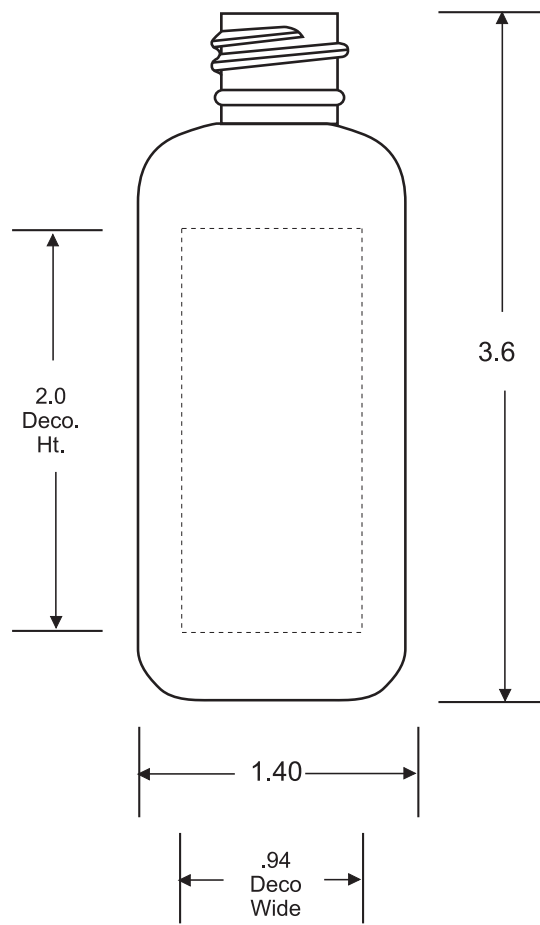

MIDWEST CONTAINER

1700 Stahl Road, P.O. 277

Barnhart, MO 63012

Bottle B16
01TV20CVC

Printable on 2 sides